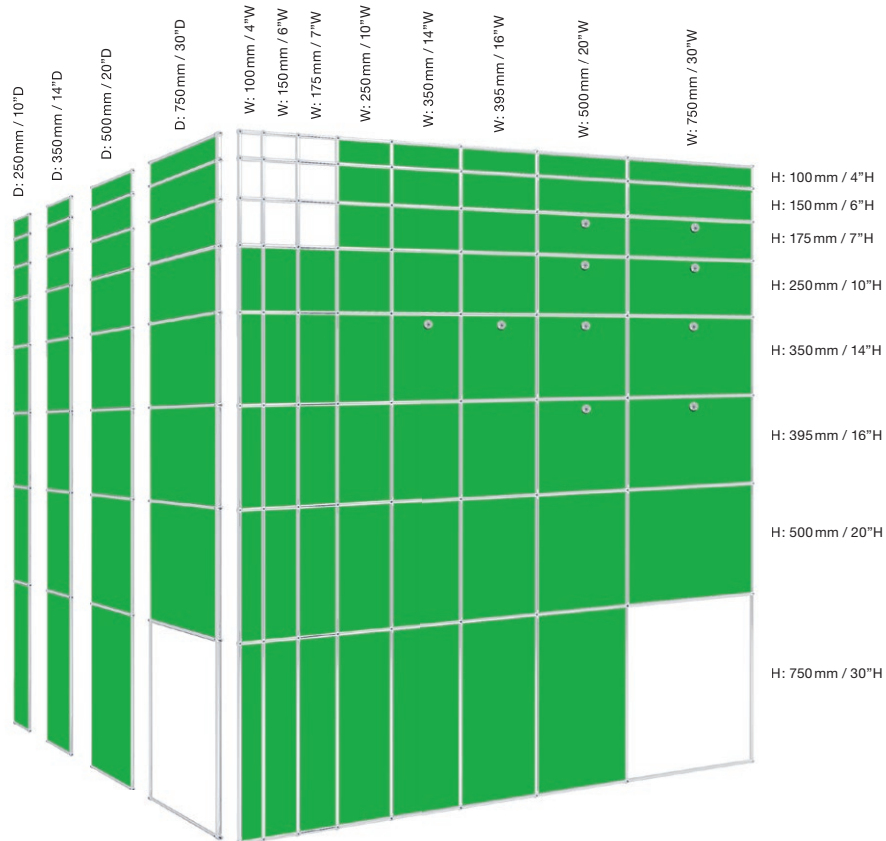

# USM Haller

The USM Haller system provides a wide variety of elements in standard sizes. Widths, depths and heights are indicated below. All measurements refer to the distance between axes.

Start configuring your individual piece of USM now!  
www.usm.com